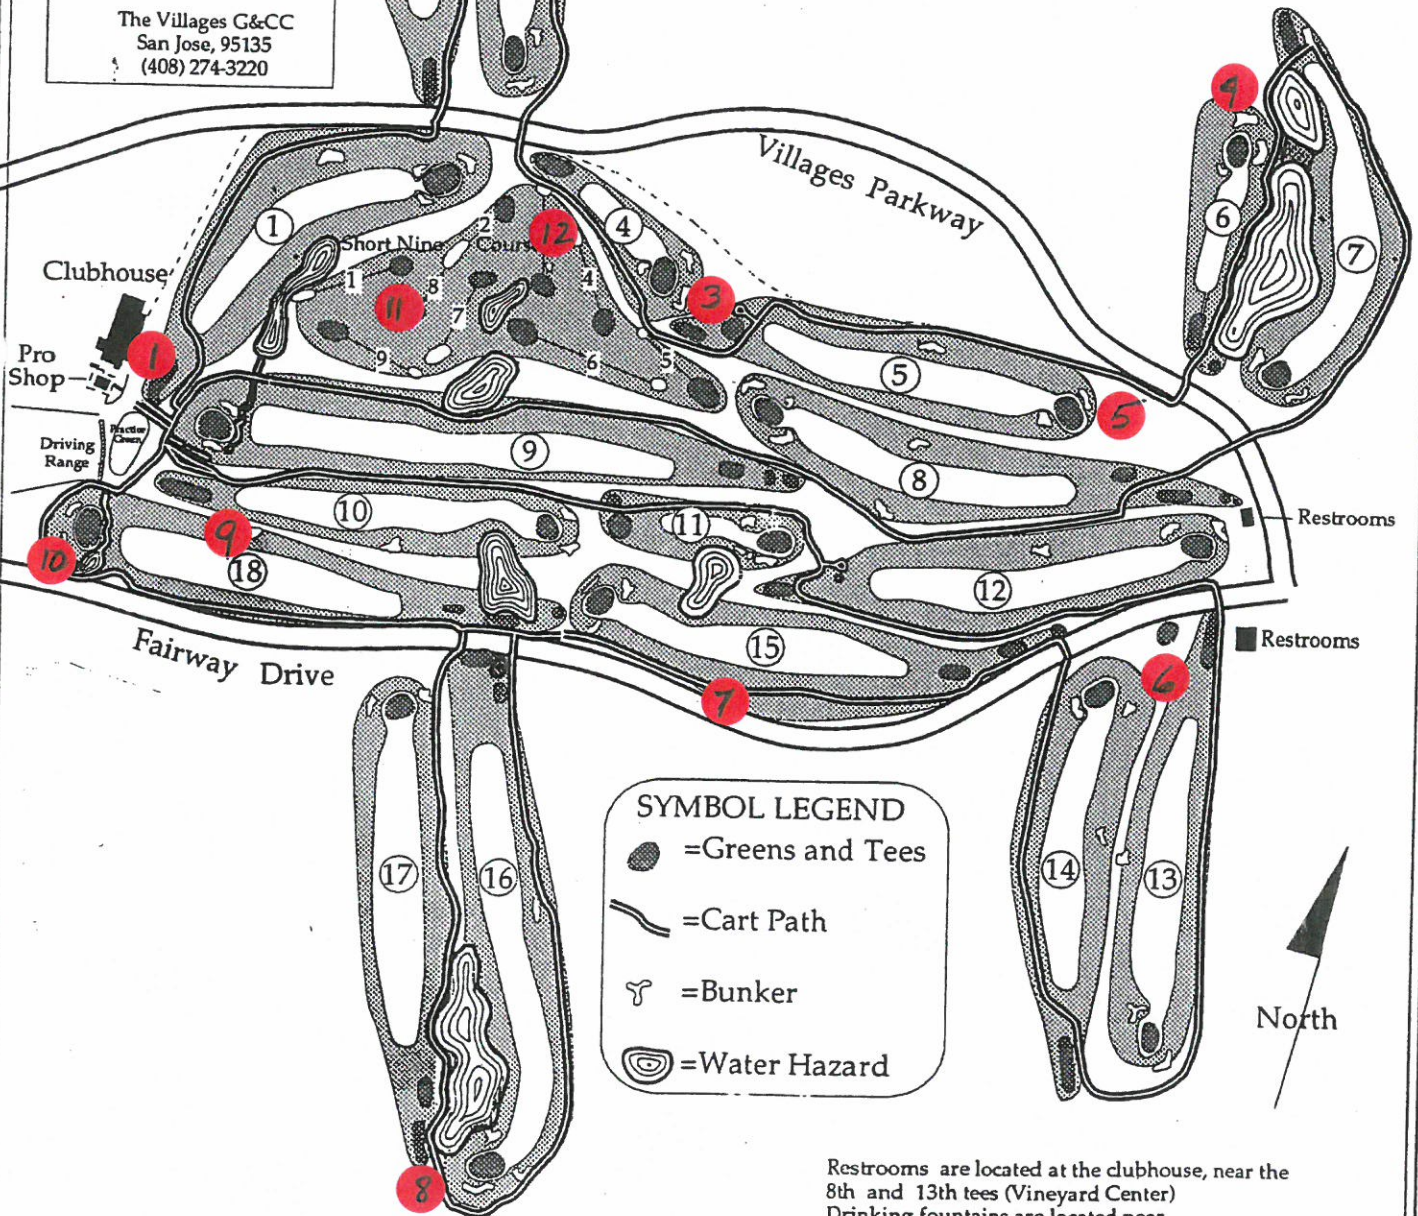

BIRD HOUSE LOCATIONS

Mike Reed

PGA Professional
(408) 274-3220

The Villages GOLF AND COUNTRY CLUB

Brian Bagley
Course Superintendent
(408) 223-4683

Par	1	2	3	4	5	6	7	8	9	Out
Blue Tee	354	486	445	155	369	209	363	430	516	3327
White Tee	335	468	422	144	361	187	348	383	508	3156
Red Tee	324	455	411	131	324	168	342	337	453	2945

Par	10	11	12	13	14	15	16	17	18	In	Tot
Blue Tee	364	151	384	388	365	407	482	414	425	3380	6707
White Tee	342	141	373	367	344	365	487	389	383	3182	6338
Red Tee	332	133	321	350	327	315	441	354	333	2906	5851

Blue: 71.7/122 White: 70.0/119 Red: 67.7/110

Robert M. Graves--Course Architect 1968

SYMBOL LEGEND

- = Greens and Tees
- = Cart Path
- = Bunker
- = Water Hazard

Restrooms are located at the clubhouse, near the 8th and 13th tees (Vineyard Center)
Drinking fountains are located near the 4th, 6th & 17th tees.